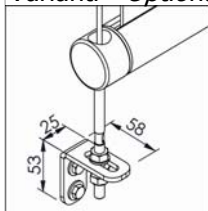

Varianti - Optional

Staffette in acciaio inox AISI 304 per fissaggio al piano verticale.

Stainless steel brackets AISI 304

Serramento - Window frame